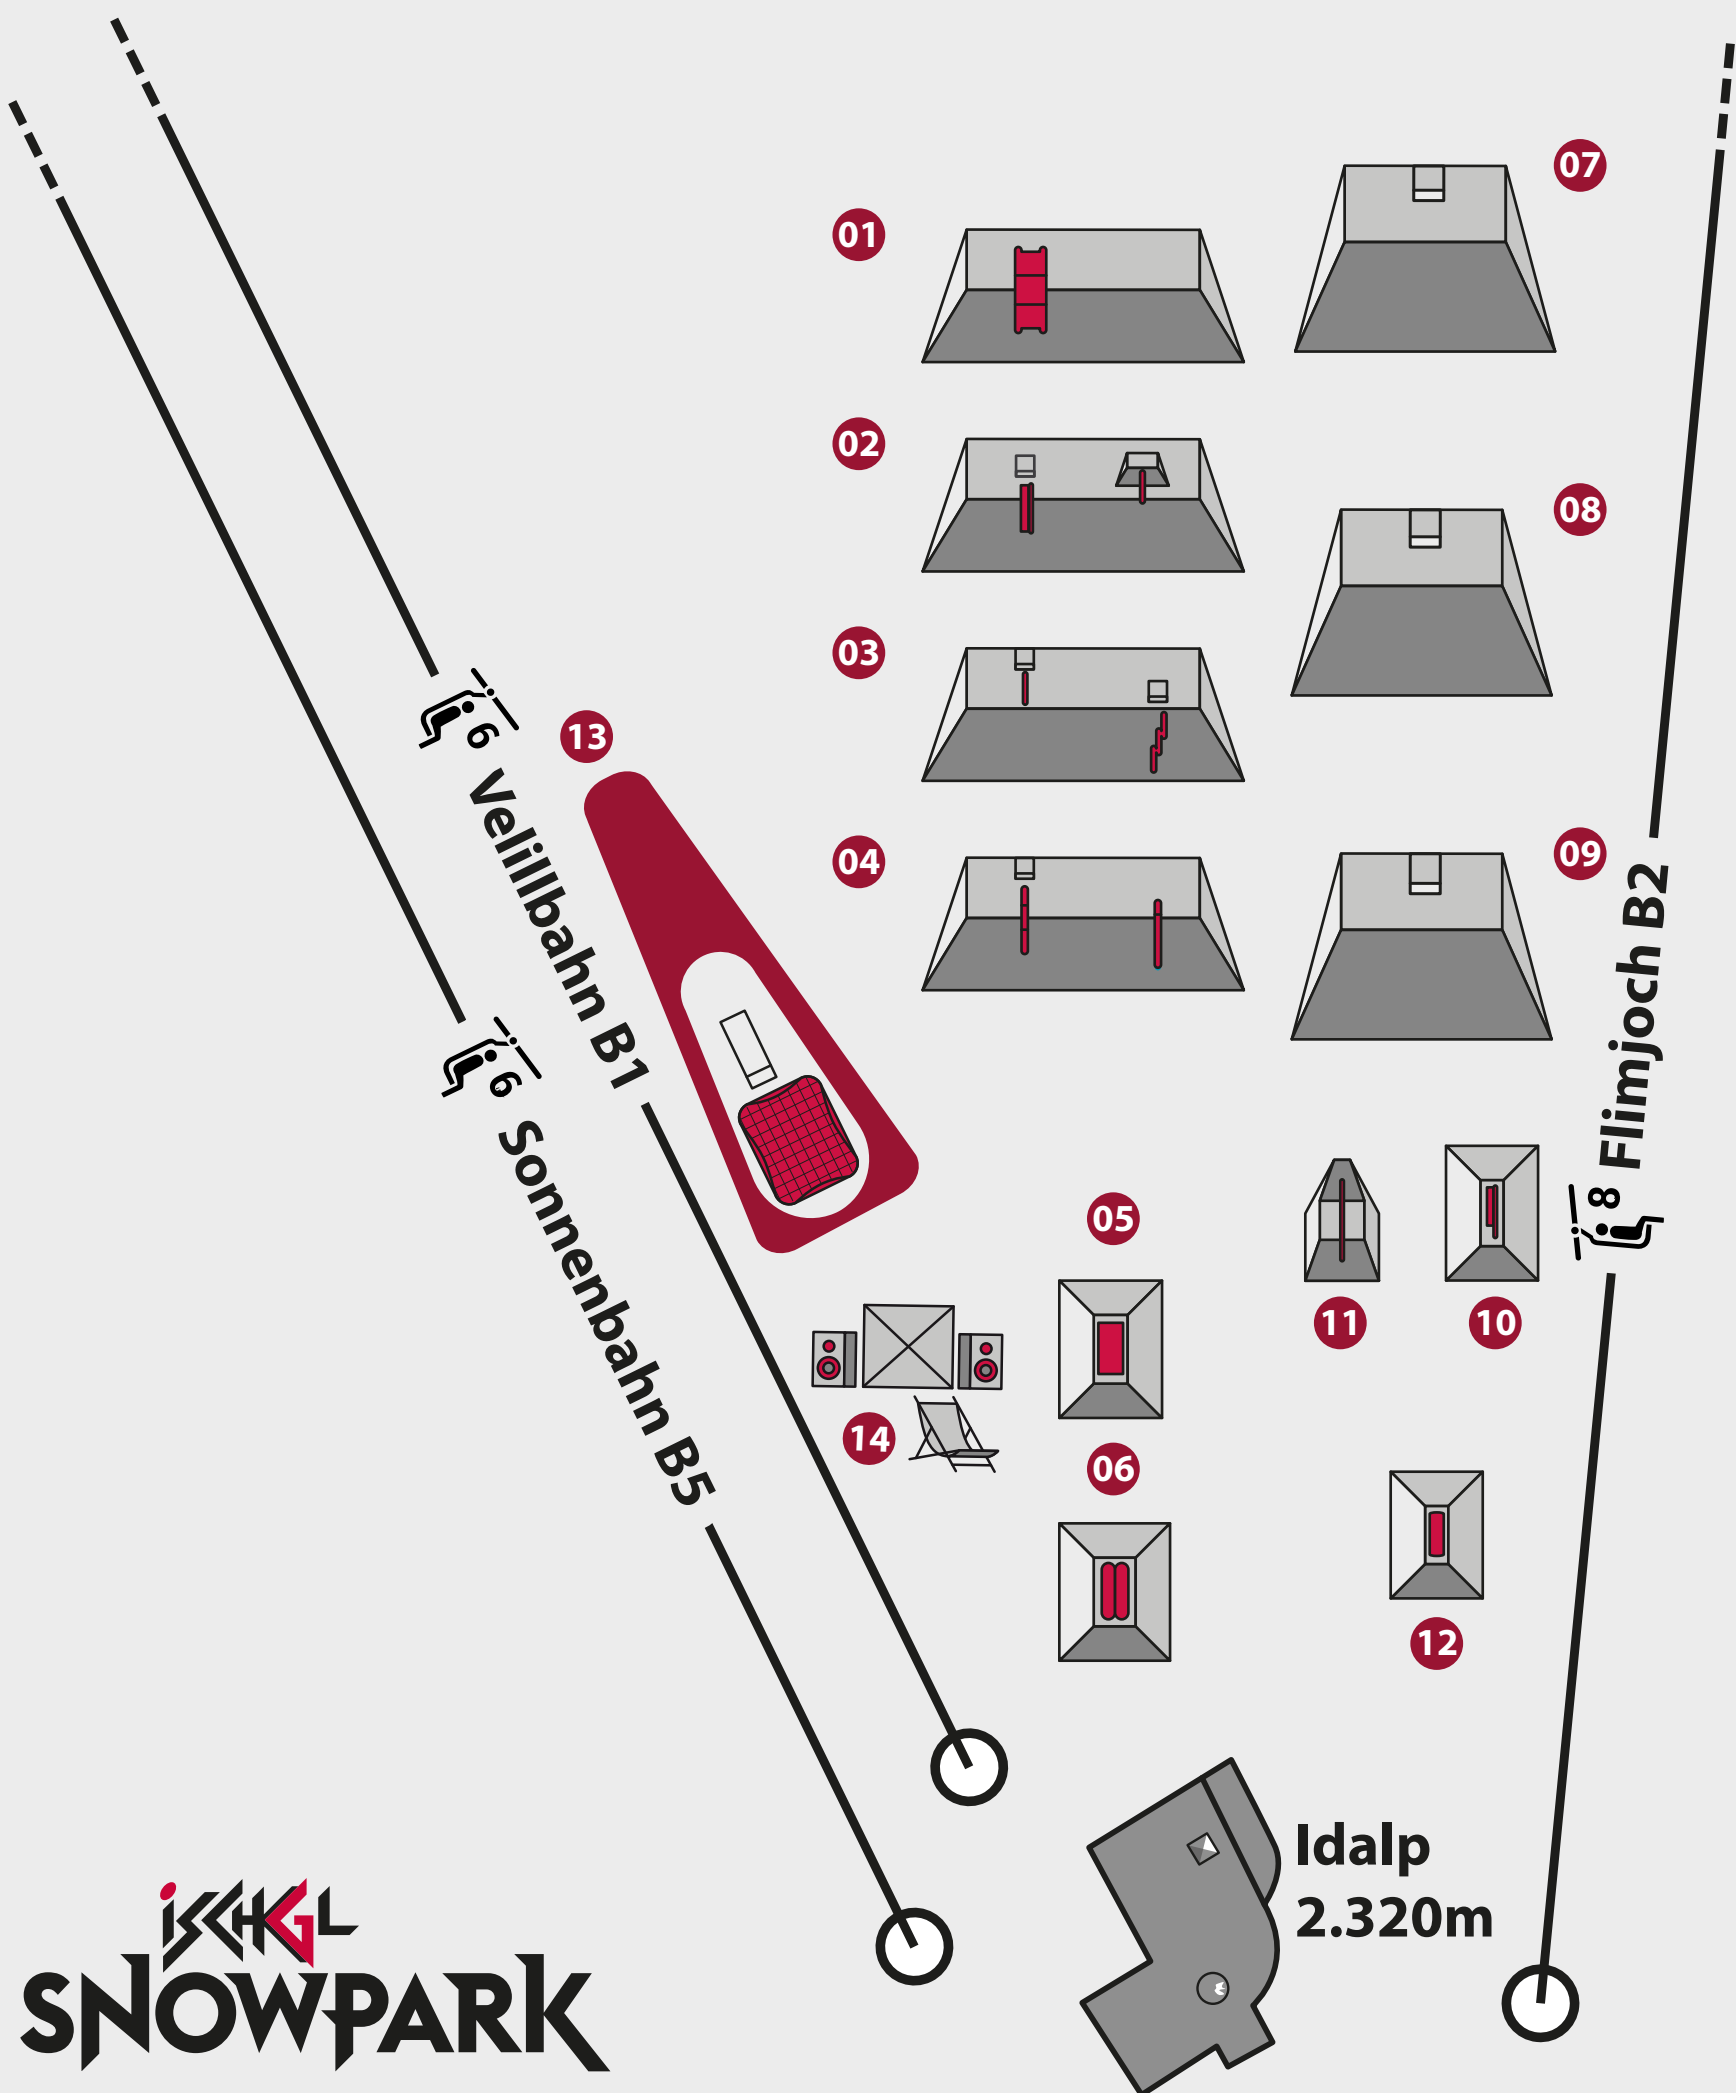

# Parkarea II: "Improve your skills"

**ISCHGL**  
**SNOWPARK**

**01** A-Frame Bridge

**02** Elefant Butter with Rail - Polejam

**03** Industry 6m - Waterfall Rail

**04** A-Frame Postbox - Stiffy Postbox

**05** Jeep Box Up

**06** 1/3 Funtube als Banana Slide

**07** Rollerjump 14m

**08** Rollerjump 13m

**09** Rollerjump 11m

**10** Multibox

**11** Down Flat Down Rail

**12** Tank 4m

**13** Airbag

**14** Parkbase